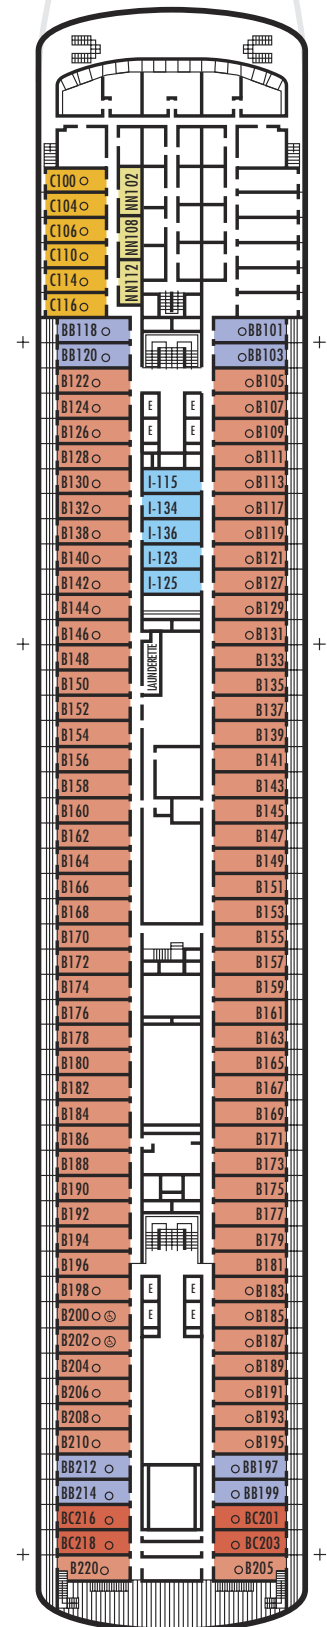

**Important Note: Not all staterooms within each category have the same furniture configuration and/or facilities. Appropriate symbols within the rooms on the deck plans describe differences from the stateroom descriptions below.**

### STATEROOM SYMBOL LEGEND

- \* Shower only
- Bathtub and shower
- Triple (2 lower beds, 1 sofa bed)
- Quad (2 lower beds, 1 sofa bed, 1 upper)
- △ Partial sea view
- ✕ Fully obstructed view
- + Connecting rooms
- ♿ Staterooms C389, C390, H704, H706, H709 & H711 are wheelchair accessible, roll-in shower only, wheelchair accessible doorways.
- ♻ Staterooms H501, H502, L500, D563, FF829, FF831, B200, B202, S030 are modified wheelchair accessible, shower only with small step, step into bathroom, ramps to balcony where applicable, standard interior and exterior door size.

## OUTSIDE STATEROOMS

- B Verandah Suites:** 2 lower beds convertible to 1 queen-size bed, whirlpool bath & shower, sitting area, private verandah, VCR, mini-bar, refrigerator, floor-to-ceiling windows.
- BB Verandah Suites:** 2 lower beds convertible to 1 queen-size bed, whirlpool bath & shower, sitting area, private verandah, VCR, mini-bar, refrigerator, floor-to-ceiling windows.
- BC Verandah Suites:** 2 lower beds convertible to 1 queen-size bed, whirlpool bath & shower, sitting area, private verandah, VCR, mini-bar, refrigerator, floor-to-ceiling windows.
- C Large:** 2 lower beds convertible to 1 queen-size bed, bathtub & shower.

## VERANDAH DECK

Rooms 100-220  
156 ft. from bow  
to Rooms 100 & 102.

30 ft. to stern  
from Rooms 205 & 220.