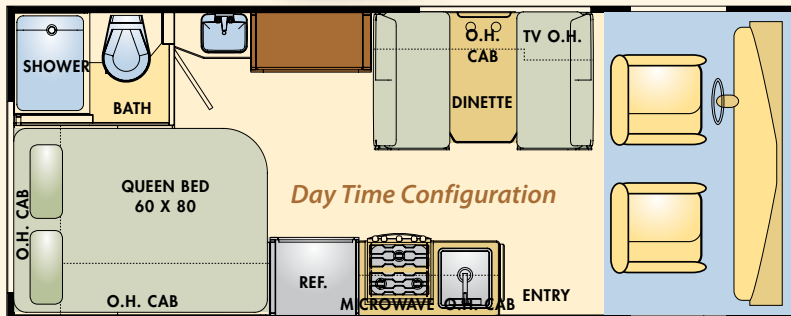

## Standard RV

Standard RV is perfect for a party of 2 to 4 (21-24 feet)

The all new Sunseeker by Forest River boasts a large variety of floor plans to suit your family's individual needs. The standard features include 7' ceilings, large amounts of storage, a low maintenance fiberglass roof and newly redesigned furniture that is comfortable, durable and great looking.

Motorhome sizes are determined by exterior length. The floor plan illustration shown here is a sample of the day and night configuration. The actual floor plan in your vehicle may be different from those illustrated above.