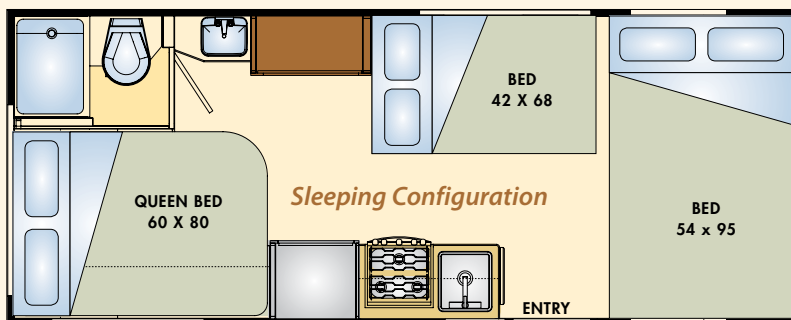

## Standard RV

Standard RV is perfect for a party of 2 to 4 (21-24 feet)

The all new Sunseeker by Forest River boasts a large variety of floor plans to suit your family's individual needs. The standard features include 7' ceilings, large amounts of storage, a low maintenance fiberglass roof and newly redesigned furniture that is comfortable, durable and great looking.

Motorhome sizes are determined by exterior length. The floor plan illustration shown here is a sample of the day and night configuration. The actual floor plan in your vehicle may be different from those illustrated above.