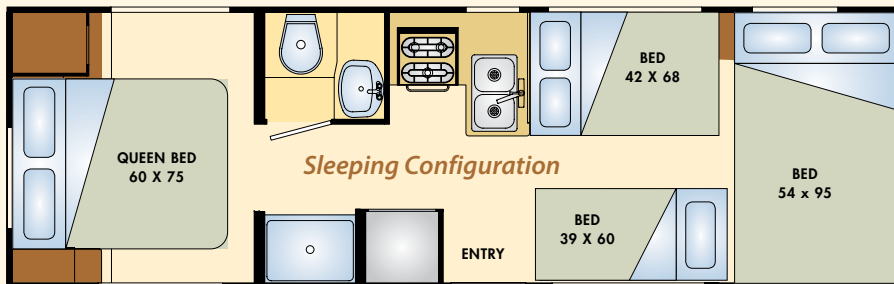

ALASKA MOTORHOME RENTALS

Large RV *Large RV is perfect for a party of 4 to 6 (28-31 feet)*

The all new Sunseeker by Forest River boasts a large variety of floor plans to suit your family's individual needs. The standard features include 7' ceilings, large amounts of storage, a low maintenance fiberglass roof and newly redesigned furniture that is comfortable, durable and great looking.

Motorhome sizes are determined by exterior length. The floor plan illustration shown here is a sample of the day and night configuration. The actual floor plan in your vehicle may be different from those illustrated above.