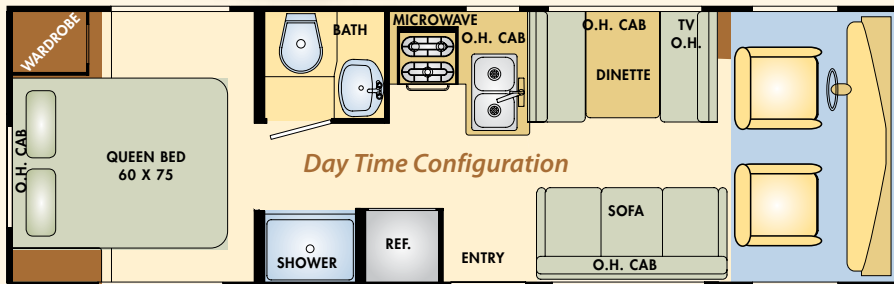

ALASKA MOTORHOME RENTALS

Large RV *Large RV is perfect for a party of 4 to 6 (28-31 feet)*

The all new Sunseeker by Forest River boasts a large variety of floor plans to suit your family's individual needs. The standard features include 7' ceilings, large amounts of storage, a low maintenance fiberglass roof and newly redesigned furniture that is comfortable, durable and great looking.

Motorhome sizes are determined by exterior length. The floor plan illustration shown here is a sample of the day and night configuration. The actual floor plan in your vehicle may be different from those illustrated above.